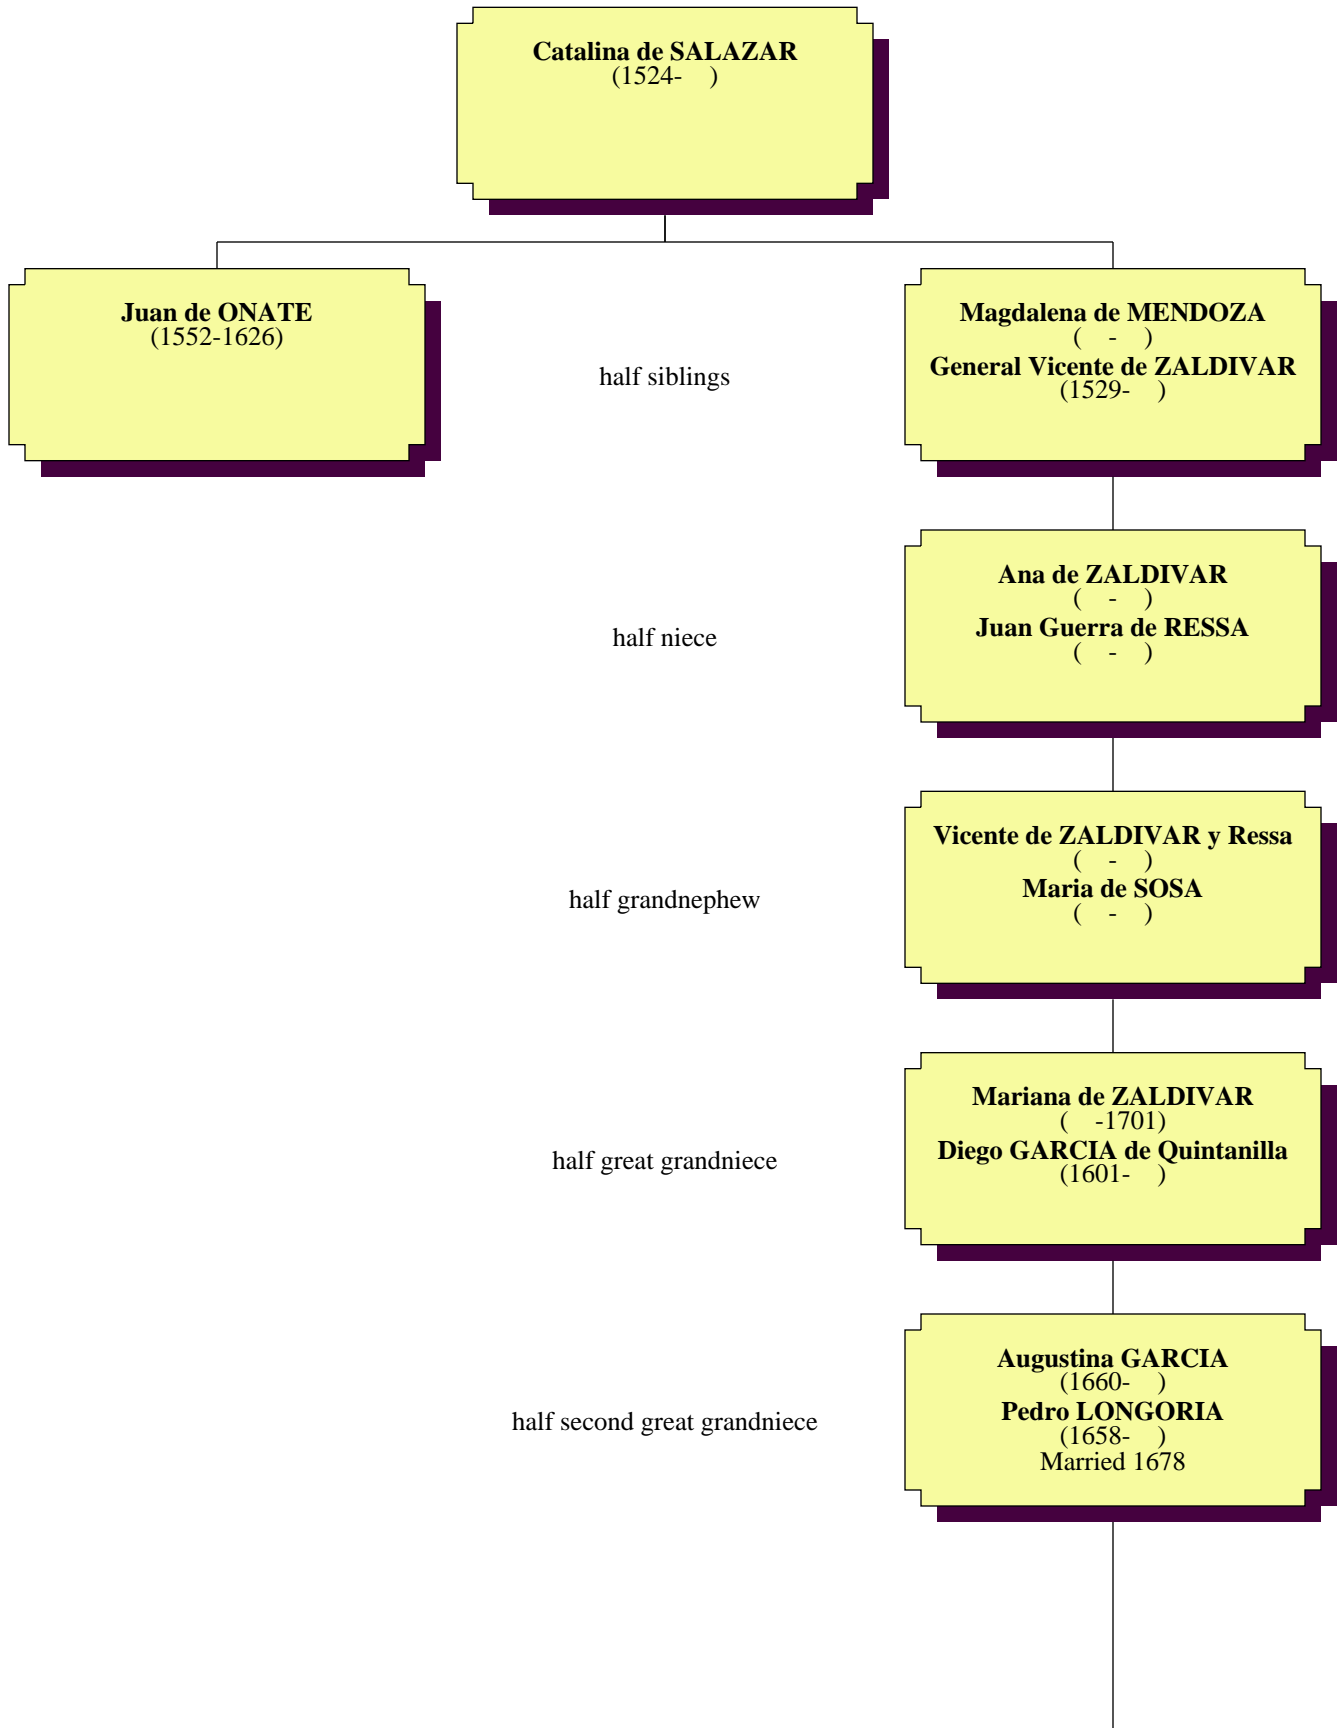

My Connection to Juan de Onate (Conqueror of New Mexico)

My Connection to Juan de Onate (Conqueror of New Mexico)

half third great grandnephew

Juan Diego LONGORIA
(1678-)
Maria Clara de CHAPA
(1702-1750)
Married 1718

half fourth great grandnephew

Pedro LONGORIA
(1733-)
Maria Josefa VILLARREAL
(1740-1805)
Married 1755

half fifth great grandnephew

Pedro Jose LONGORIA
(1772-)
Maria Nicolasa FLORES
(1778-1885)
Married 1798

half sixth great grandnephew

Juan Santiago LONGORIA
(1815-1892)
Yrinea VILLARREAL
(1813-1892)
Married 1833

half seventh great grandnephew

Ponciano LONGORIA
(1852-1914)
Maria Rita VILLARREAL
(1857-1929)
Married 1876

half tenth great grandnephew

Raul Noe LONGORIA
(-)