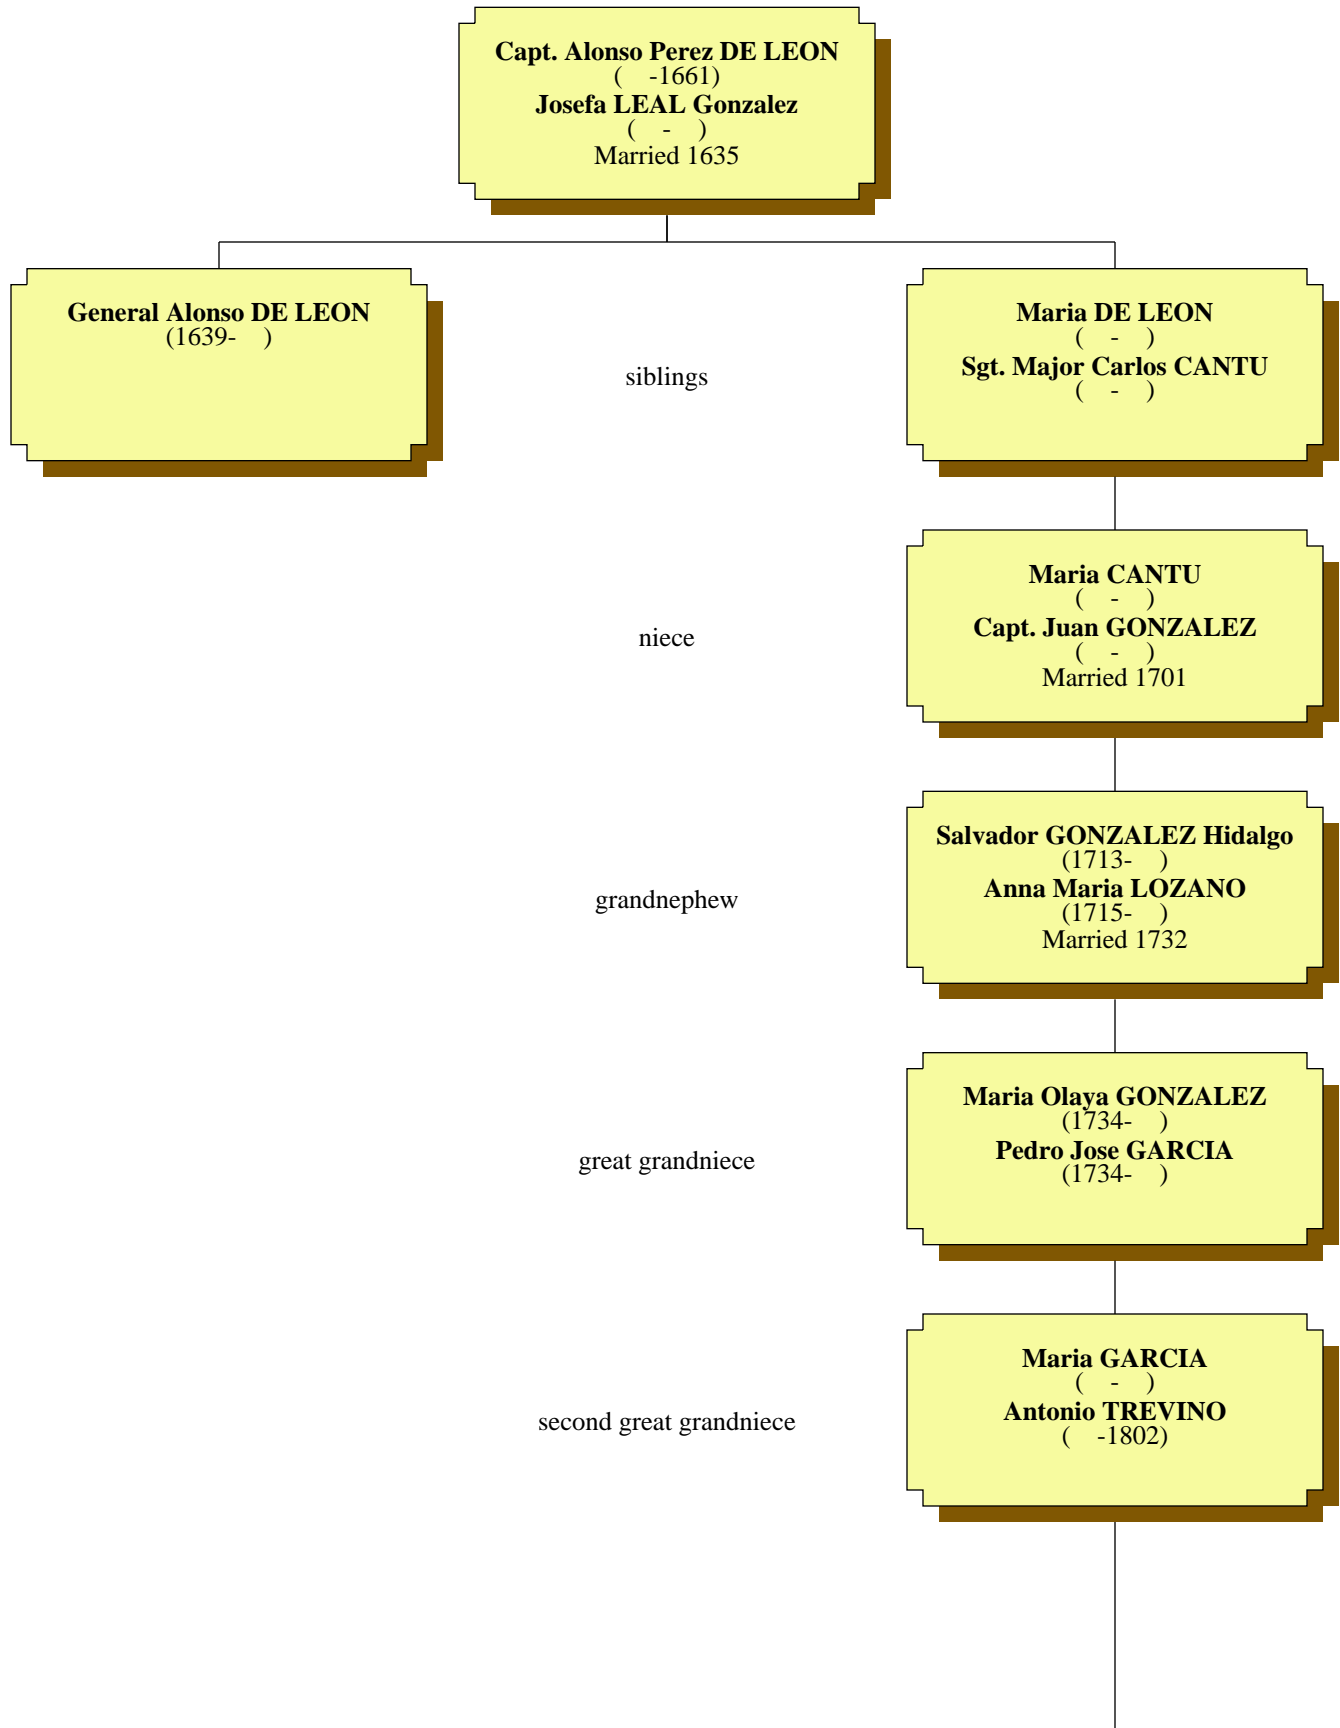

# My Connection to Alonso de Leon (First Explorer of Texas)

---

# My Connection to Alonso de Leon (First Explorer of Texas)

---

third great grandnephew

**Francisco TREVINO**  
(1800- )  
**Maria de la Luz CUELLAR**  
(1803- )  
Married 1820

fourth great grandnephew

**Ignacio TREVINO**  
( - )  
**Ana Josefa CHAPA**  
( -1866)  
Married 1845

fifth great grandnephew

**Genovevo TREVINO**  
( - )  
**Antonia VIDAURRI**  
(1855- )

sixth great grandniece

**Ana Luzgarda TREVINO**  
(1887-1978)  
**Eugenio LONGORIA**  
(1884-1962)  
Married 1908

seventh great grandnephew

**Raul LONGORIA**  
(1912-2000)  
**Zoila VILLARREAL**  
( - )  
Married 1943

eighth great grandnephew

**Raul Noe LONGORIA**  
( - )